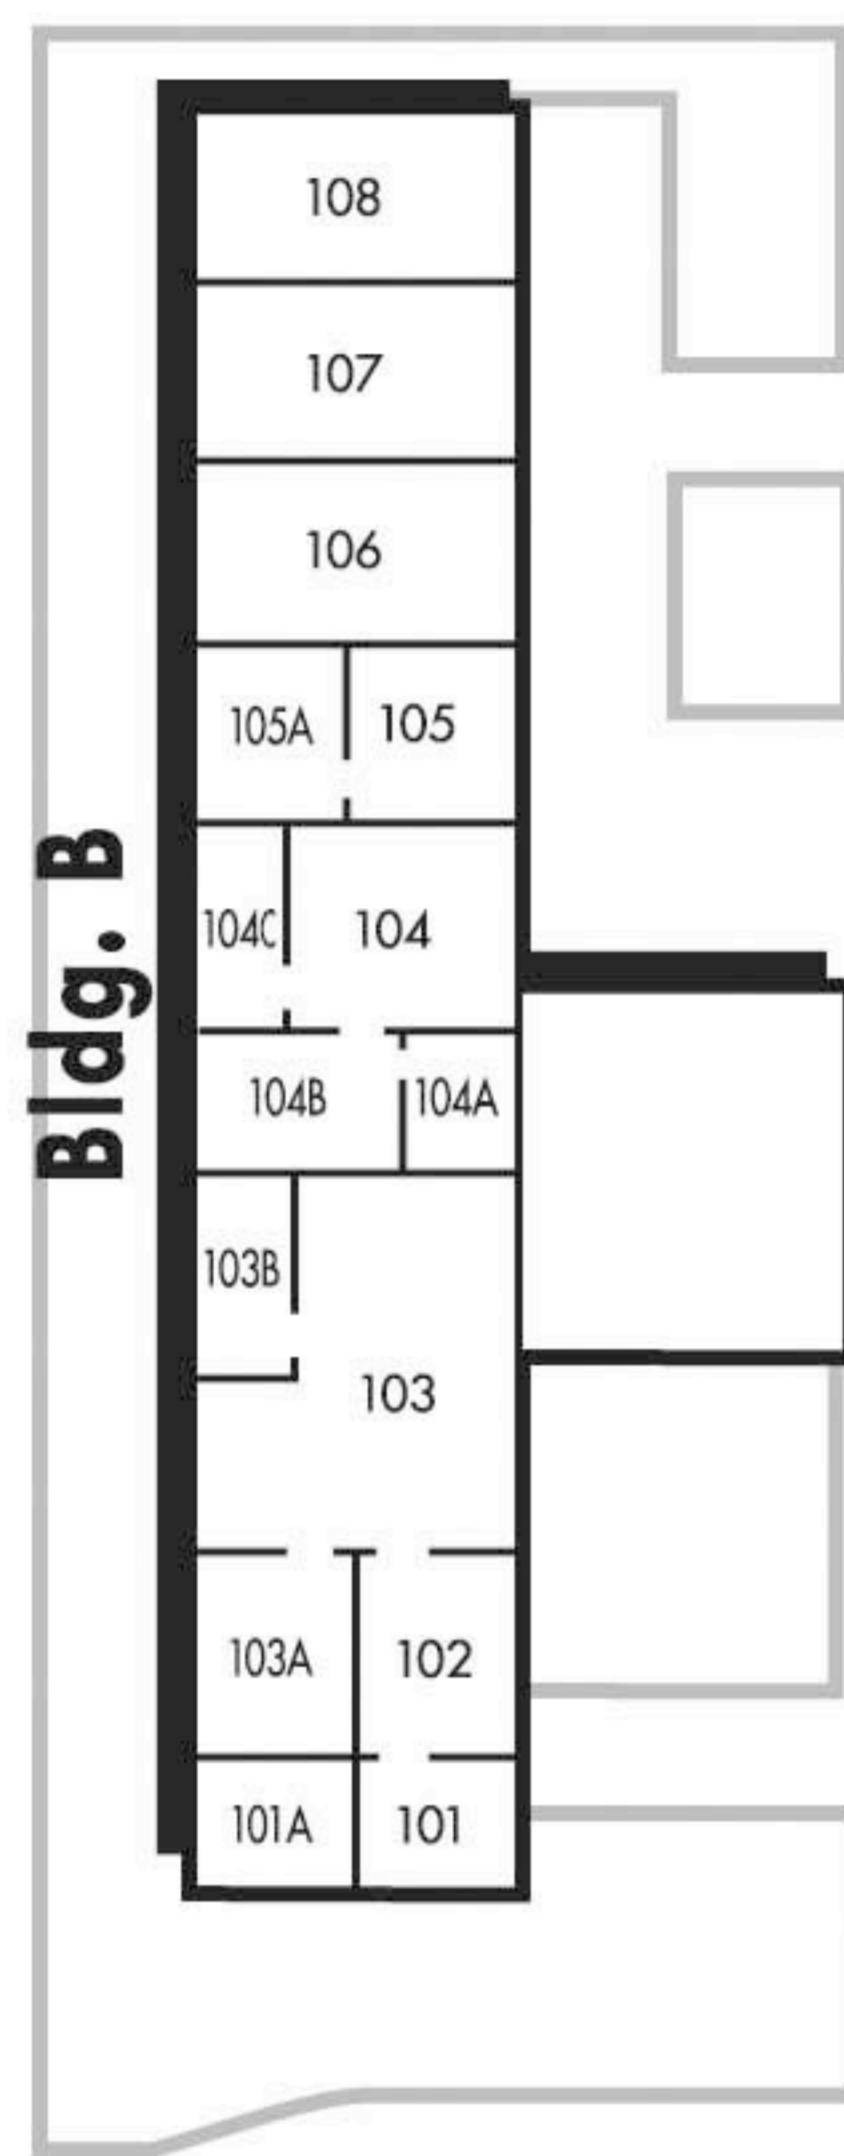

MAKAI

Bldg. F

Bldg. E

Bldg. B

Bldg. C

Walkway/Courtyard

Bldg. A

Bldg. D

Leeward Community College Theater

Parking Lot

Parking Lot

Ala Ike

C.L.E.A.R.

Center for Labor Education And Research

(located Ewa end of LCC Campus)

DIAMOND HEAD