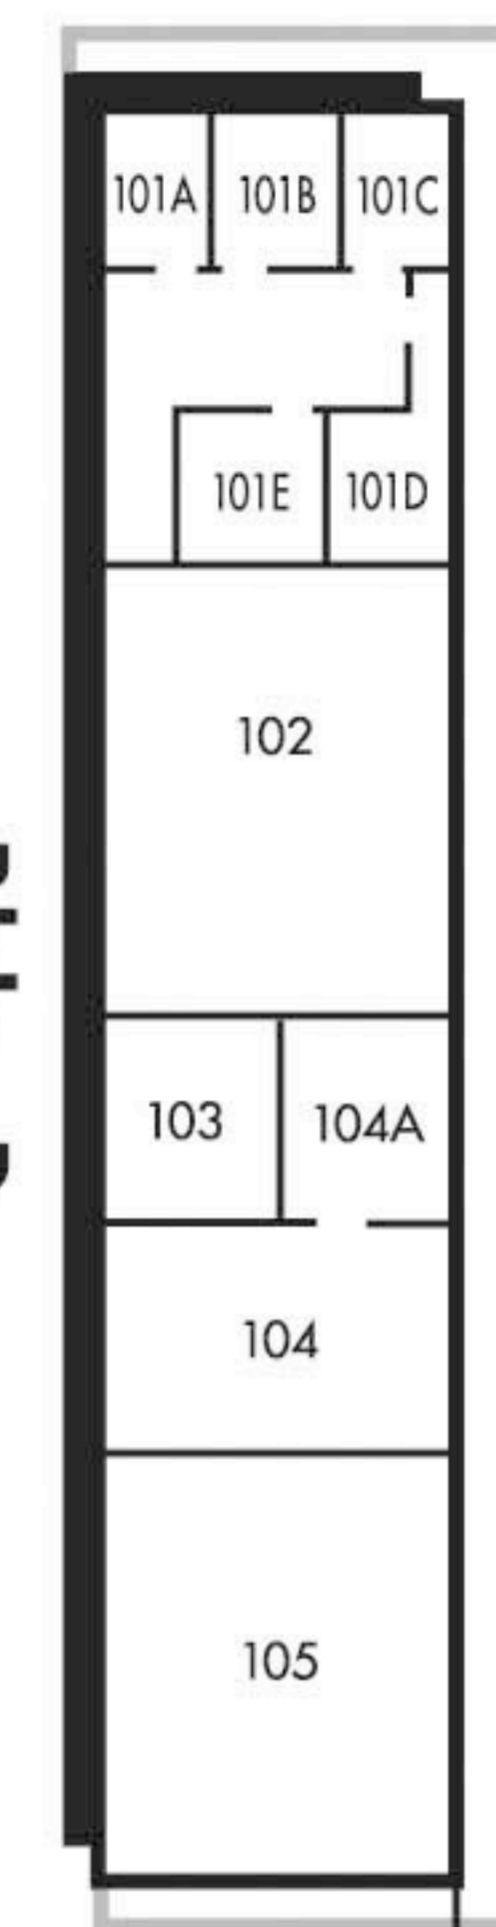

MAKAI

Bldg. F

Bldg. E

Bldg. B

Bldg. C

Walkway/Courtyard

Bldg. A

Bldg. D

Leeward Community College Theater

Parking Lot

Parking Lot

Ala Ike

C.L.E.A.R.

Center for Labor Education And Research

(located Ewa end of LCC Campus)

DIAMOND HEAD