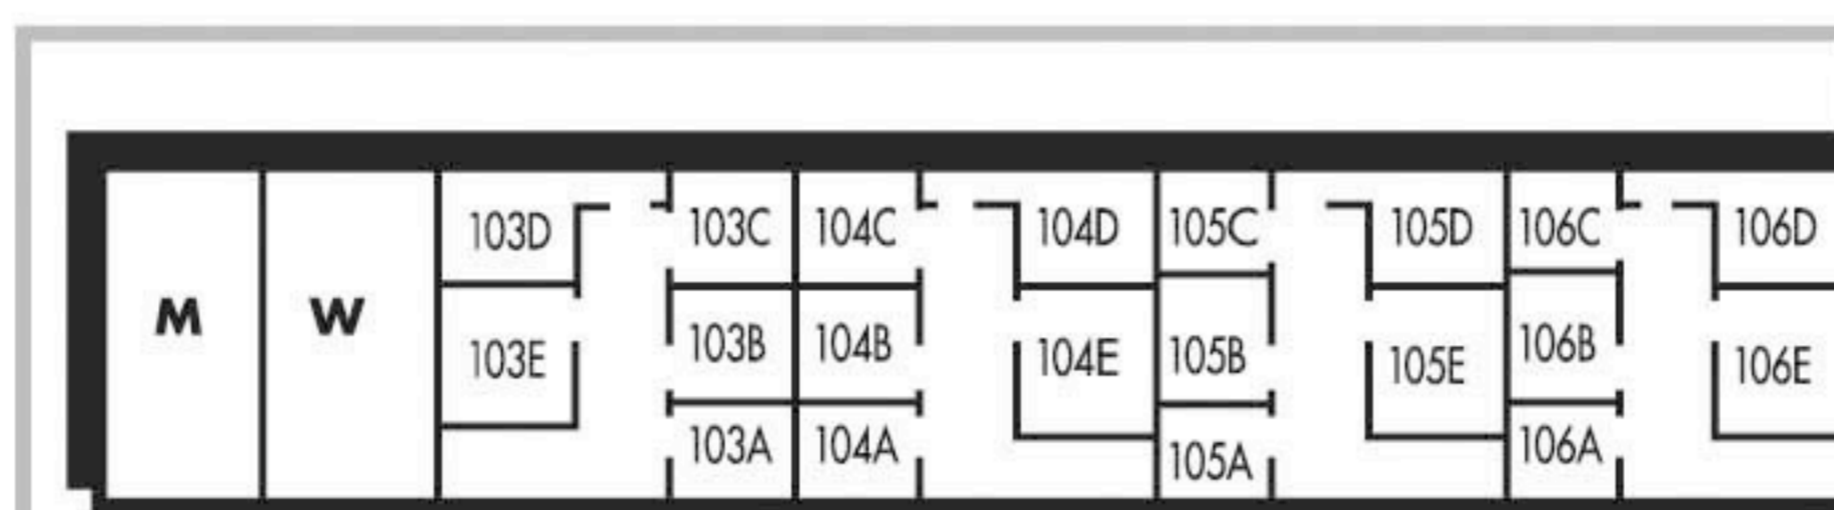

MAKAI

Bldg. F

Bldg. E

Bldg. B

Bldg. C

Walkway/Courtyard

Bldg. A

Bldg. D

Leeward Community College Theater

Parking Lot

Parking Lot

Ala Ike

C.L.E.A.R.

Center for Labor Education And Research

(located Ewa end of LCC Campus)

DIAMOND HEAD