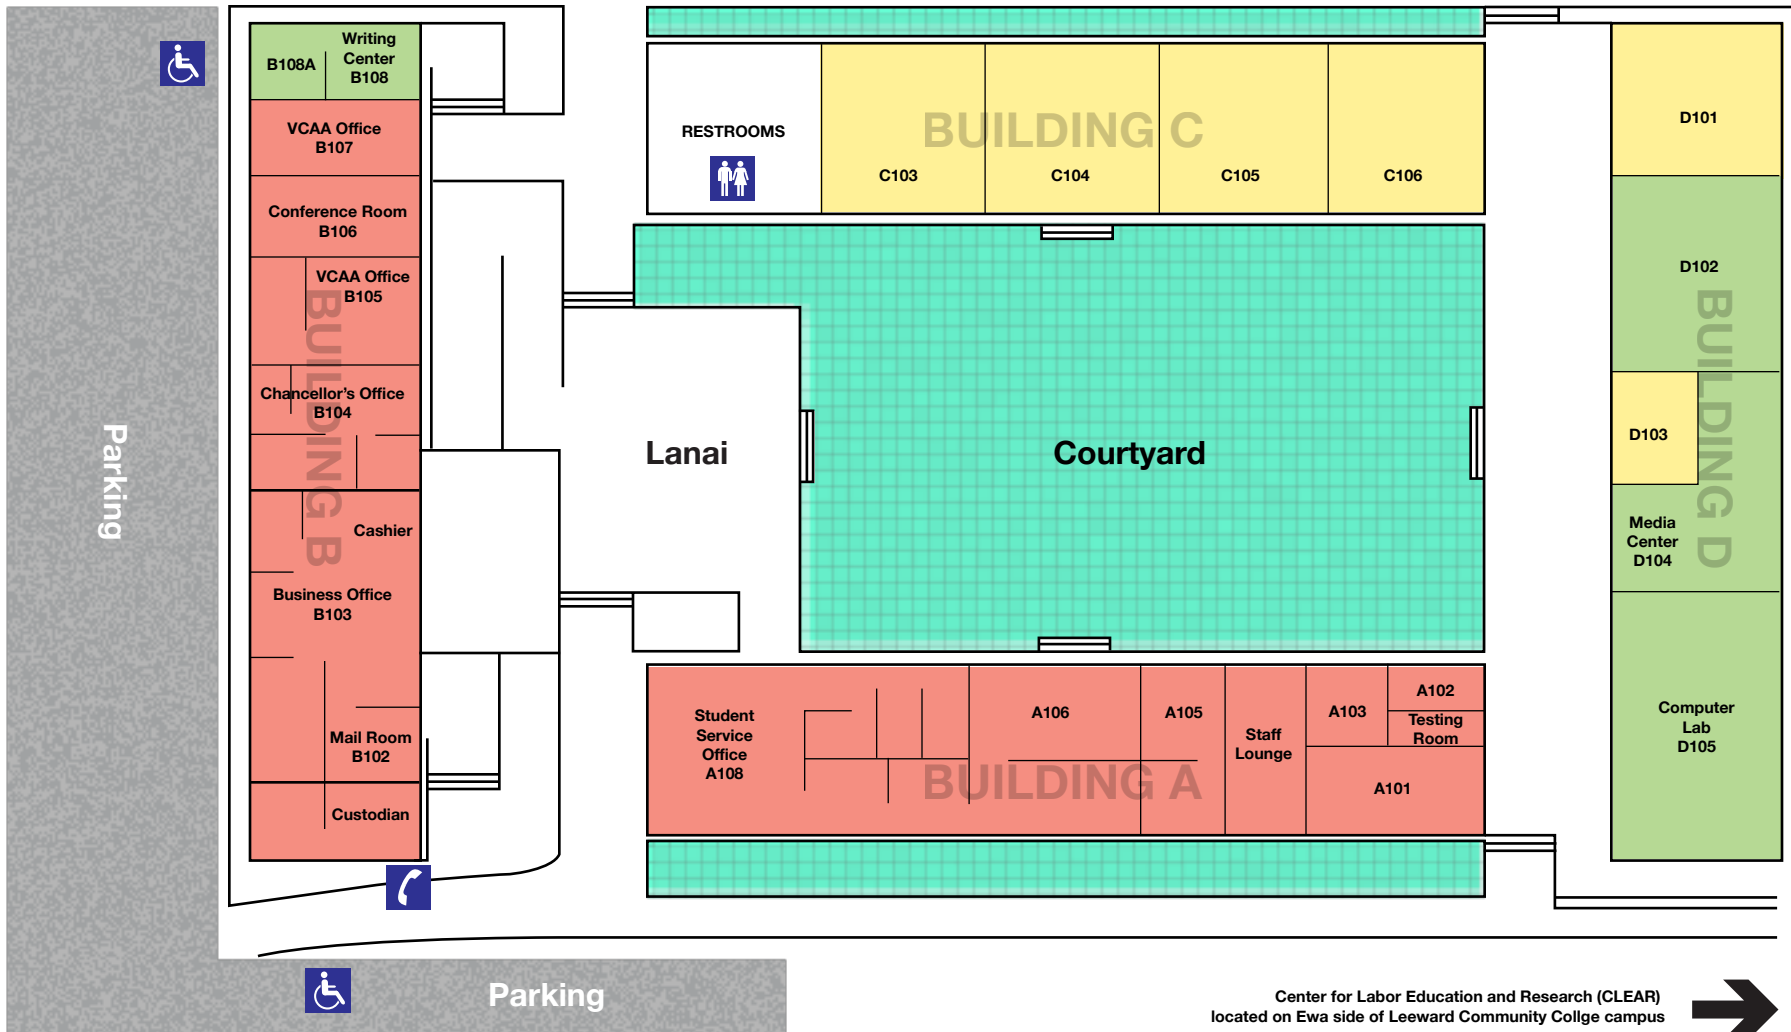

UNIVERSITY of HAWAII®  
WEST O'AHU

■ CLASSROOMS   
 ■ FACULTY OFFICES   
 ■ STAFF OFFICES

Center for Labor Education and Research (CLEAR)  
located on Ewa side of Leeward Community College campus